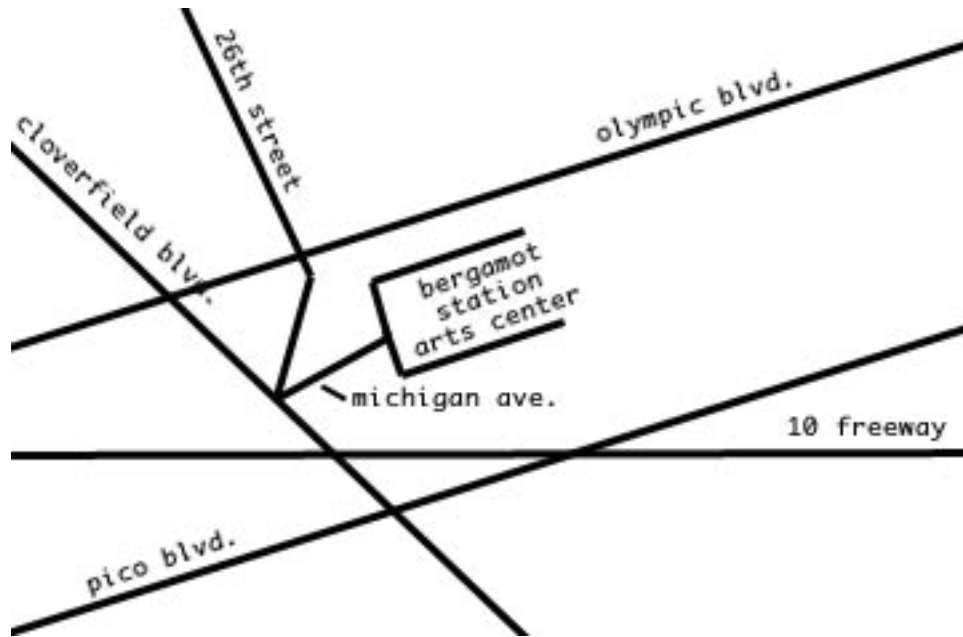

Track 16 Gallery and Smart Art Press  
2525 Michigan Avenue, Building C-1  
Santa Monica, CA 90404  
(310) 264-4678

**Directions from LAX:** Follow signs from airport to 405 Freeway North. Take the 405 North to the 10 Freeway West. Take the 10 Freeway West to the Cloverfield/26th Street exit. When getting off at this exit, make a right onto Cloverfield Blvd. Then make a right turn at the first light which is Michigan Avenue. Take Michigan Avenue till the road ends (about a quarter mile). At the end of the road there's a black fence on your left marked Bergamot Station. Enter and park. Track 16 Gallery and Smart Art Press are in Building C (the pale green building).

**Directions from the 10 Freeway West:** Take the 10 Freeway West to the Cloverfield/26th Street exit. When getting off at this exit, make a right onto Cloverfield Blvd. Then make a right turn at the first light which is Michigan Avenue. Take Michigan Avenue till the road ends (about a quarter mile). At the end of the road there's a black fence on your left marked Bergamot Station. Enter and park. Track 16 Gallery and Smart Art Press are in Building C (the pale green building).

**Directions from Beverly Hills, West Hollywood, Hollywood areas:** Take Olympic Blvd. west to Cloverfield Blvd. Make a left on Cloverfield Blvd. Take a left on Michigan Avenue (the first traffic light after making the left on Cloverfield). Take Michigan Avenue till the road ends (about a quarter mile). At the end of the road there's a black fence on your left marked Bergamot Station. Enter and park. Track 16 Gallery and Smart Art Press are in Building C (the pale green building).